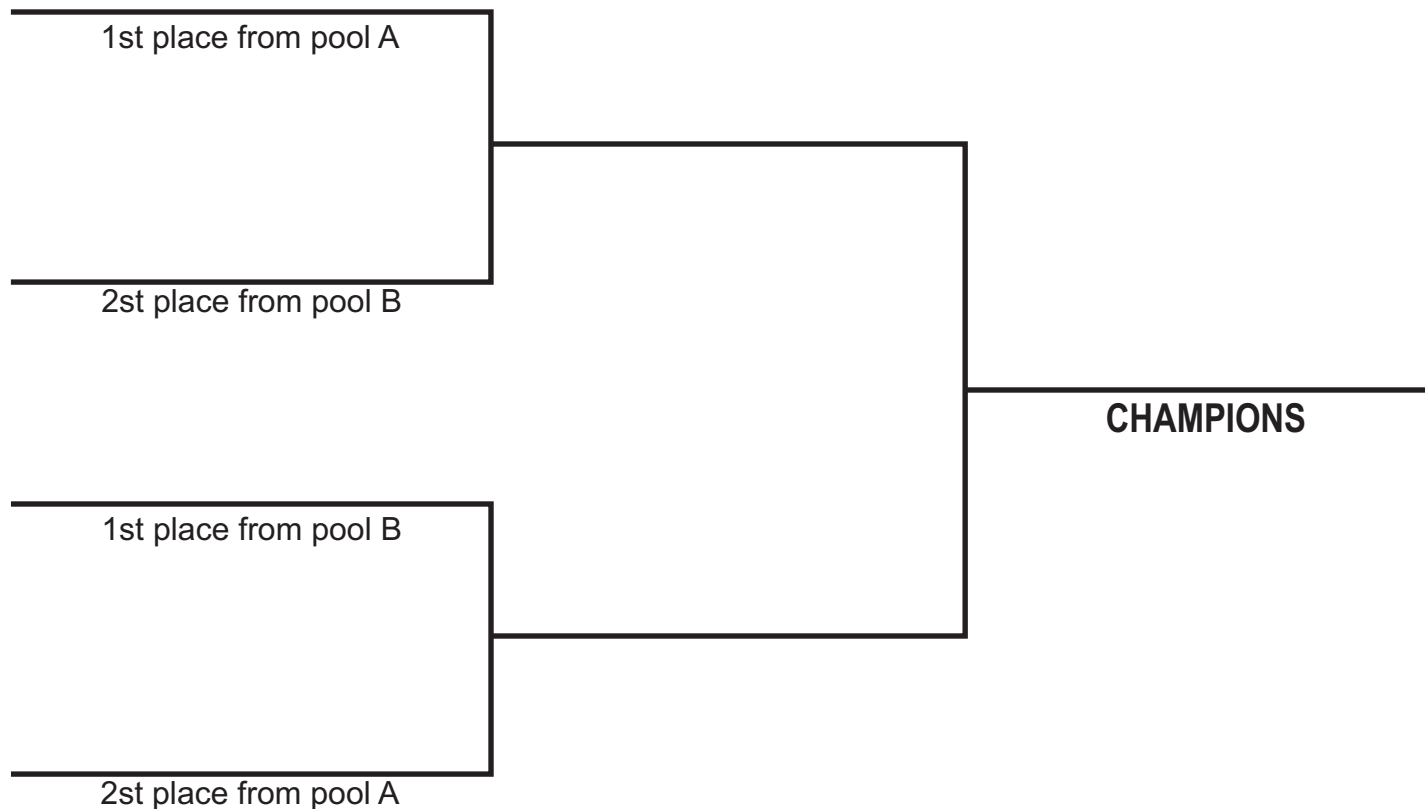

Playoff Bracket

- TWO POOL PLAY -

Top two teams in each pool go to playoffs.

Two out of three rally games to 25 points
3rd game rally to 15 points.

1st round officiated by the team in each pool
to lose the last game but not mak the playoffs.

Final match officiated by the loser of the
semi-final whose match finished last.