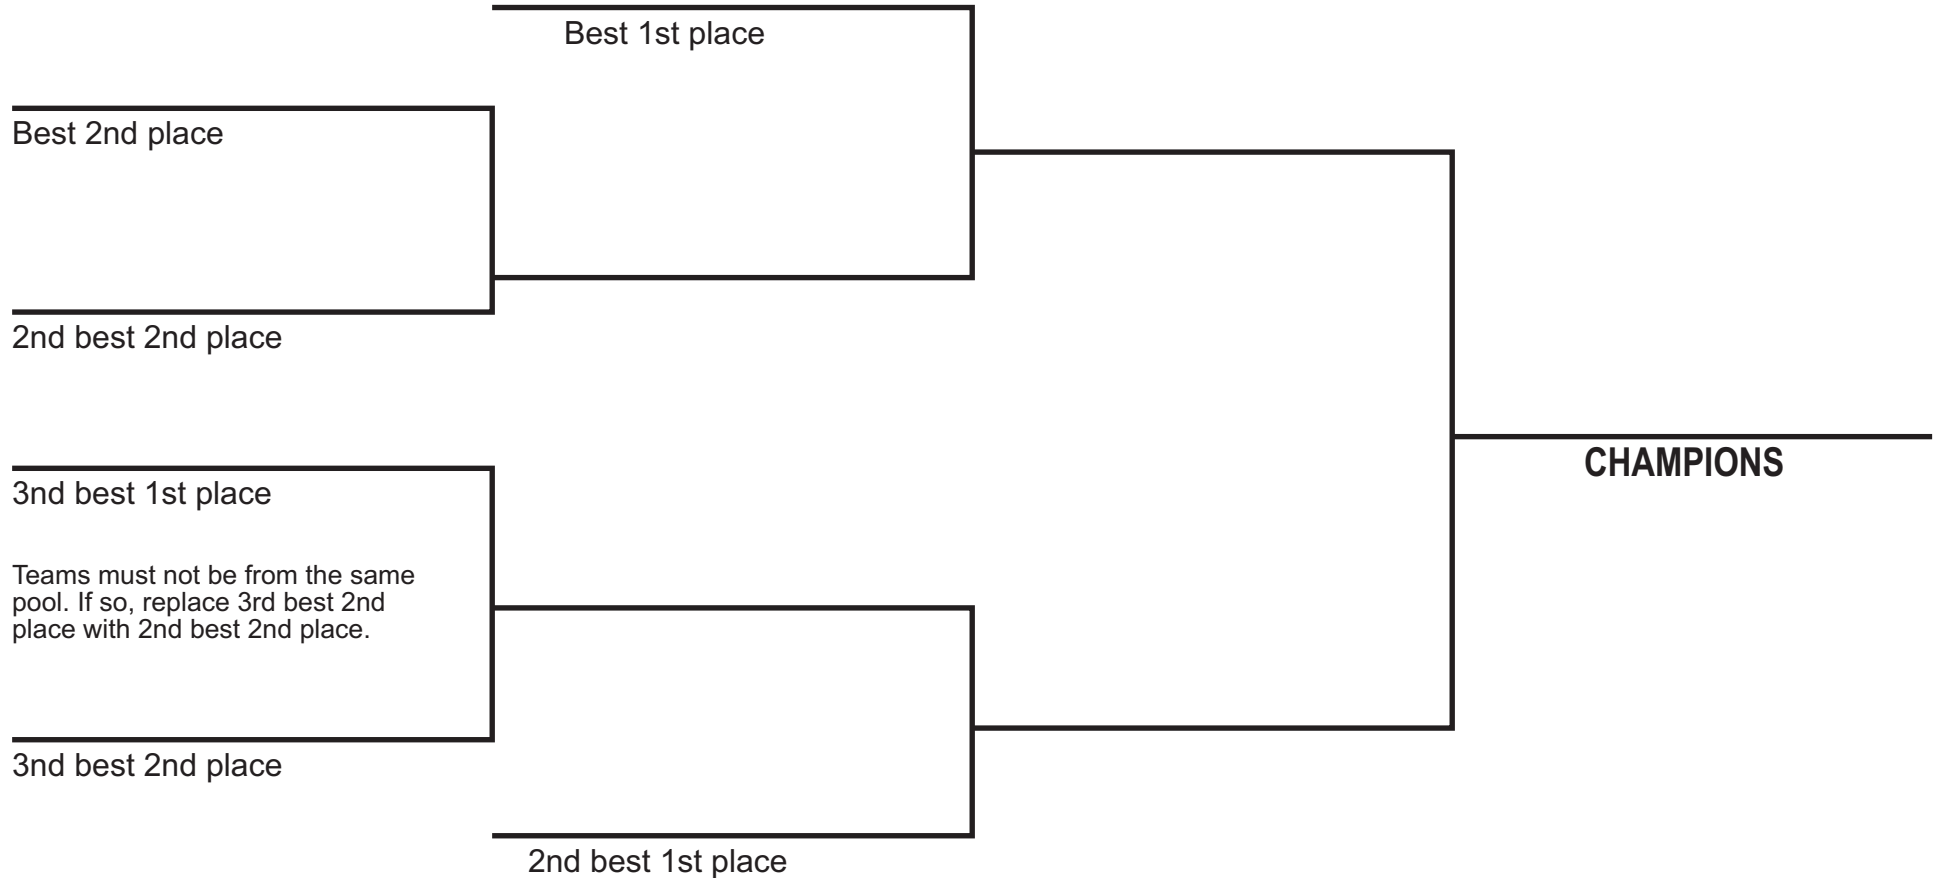

Playoff Bracket

- THREE POOL PLAY -

Top two teams in each pool go to playoffs.

Two out of three rally games to 25 points
3rd game rally to 15 points.

1st round of playoffs officiated
by the teams having the bye.

Semi finals officiated by the teams
losing the previous match.

Final match officiated by the loser of the
semi-final whose match finished last.