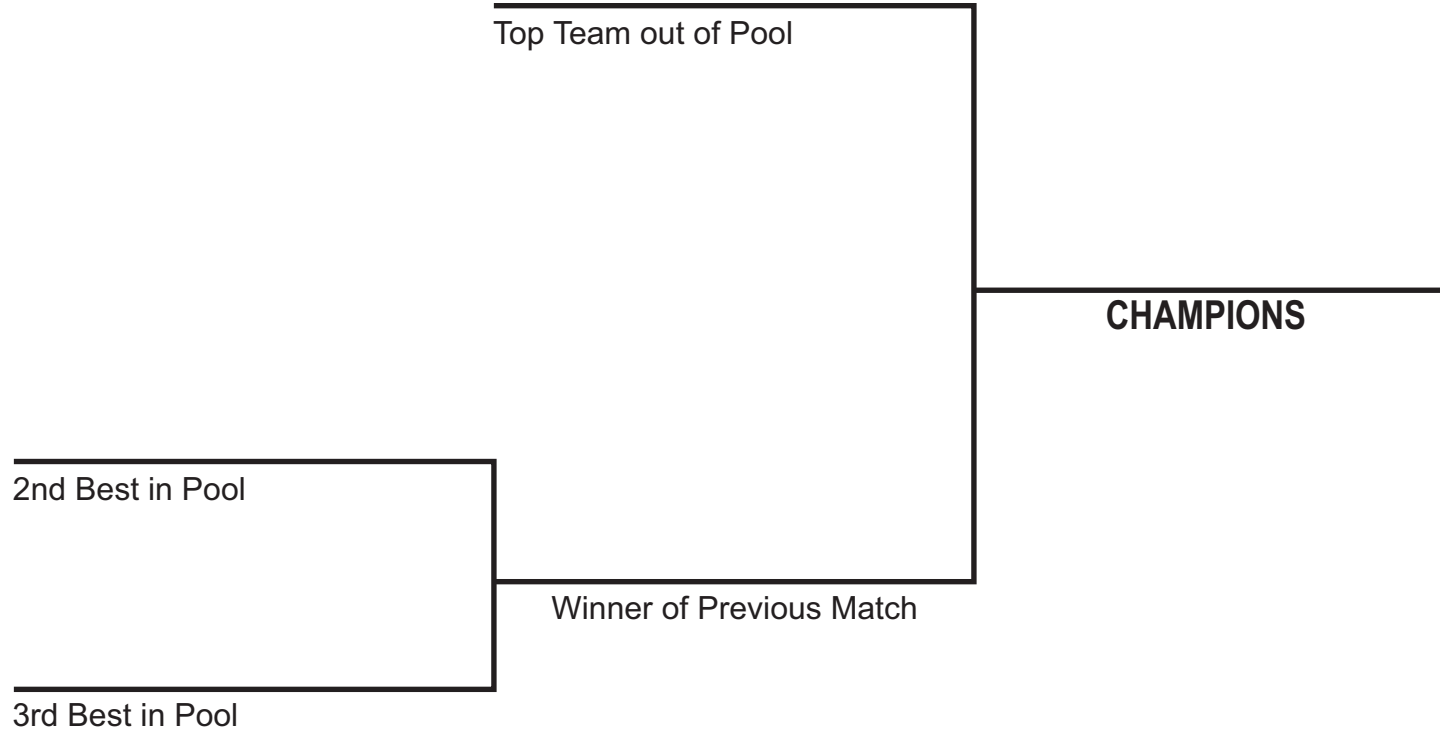

# Playoff Bracket

- THREE WAY PLAYOFF -

Top three teams in pool go to playoffs.

Two out of three sets to 25 points  
3rd set to 15 points (if required).

1st round of playoffs officiated by the team having the bye.

Final match officiated by the loser of the semi-final.